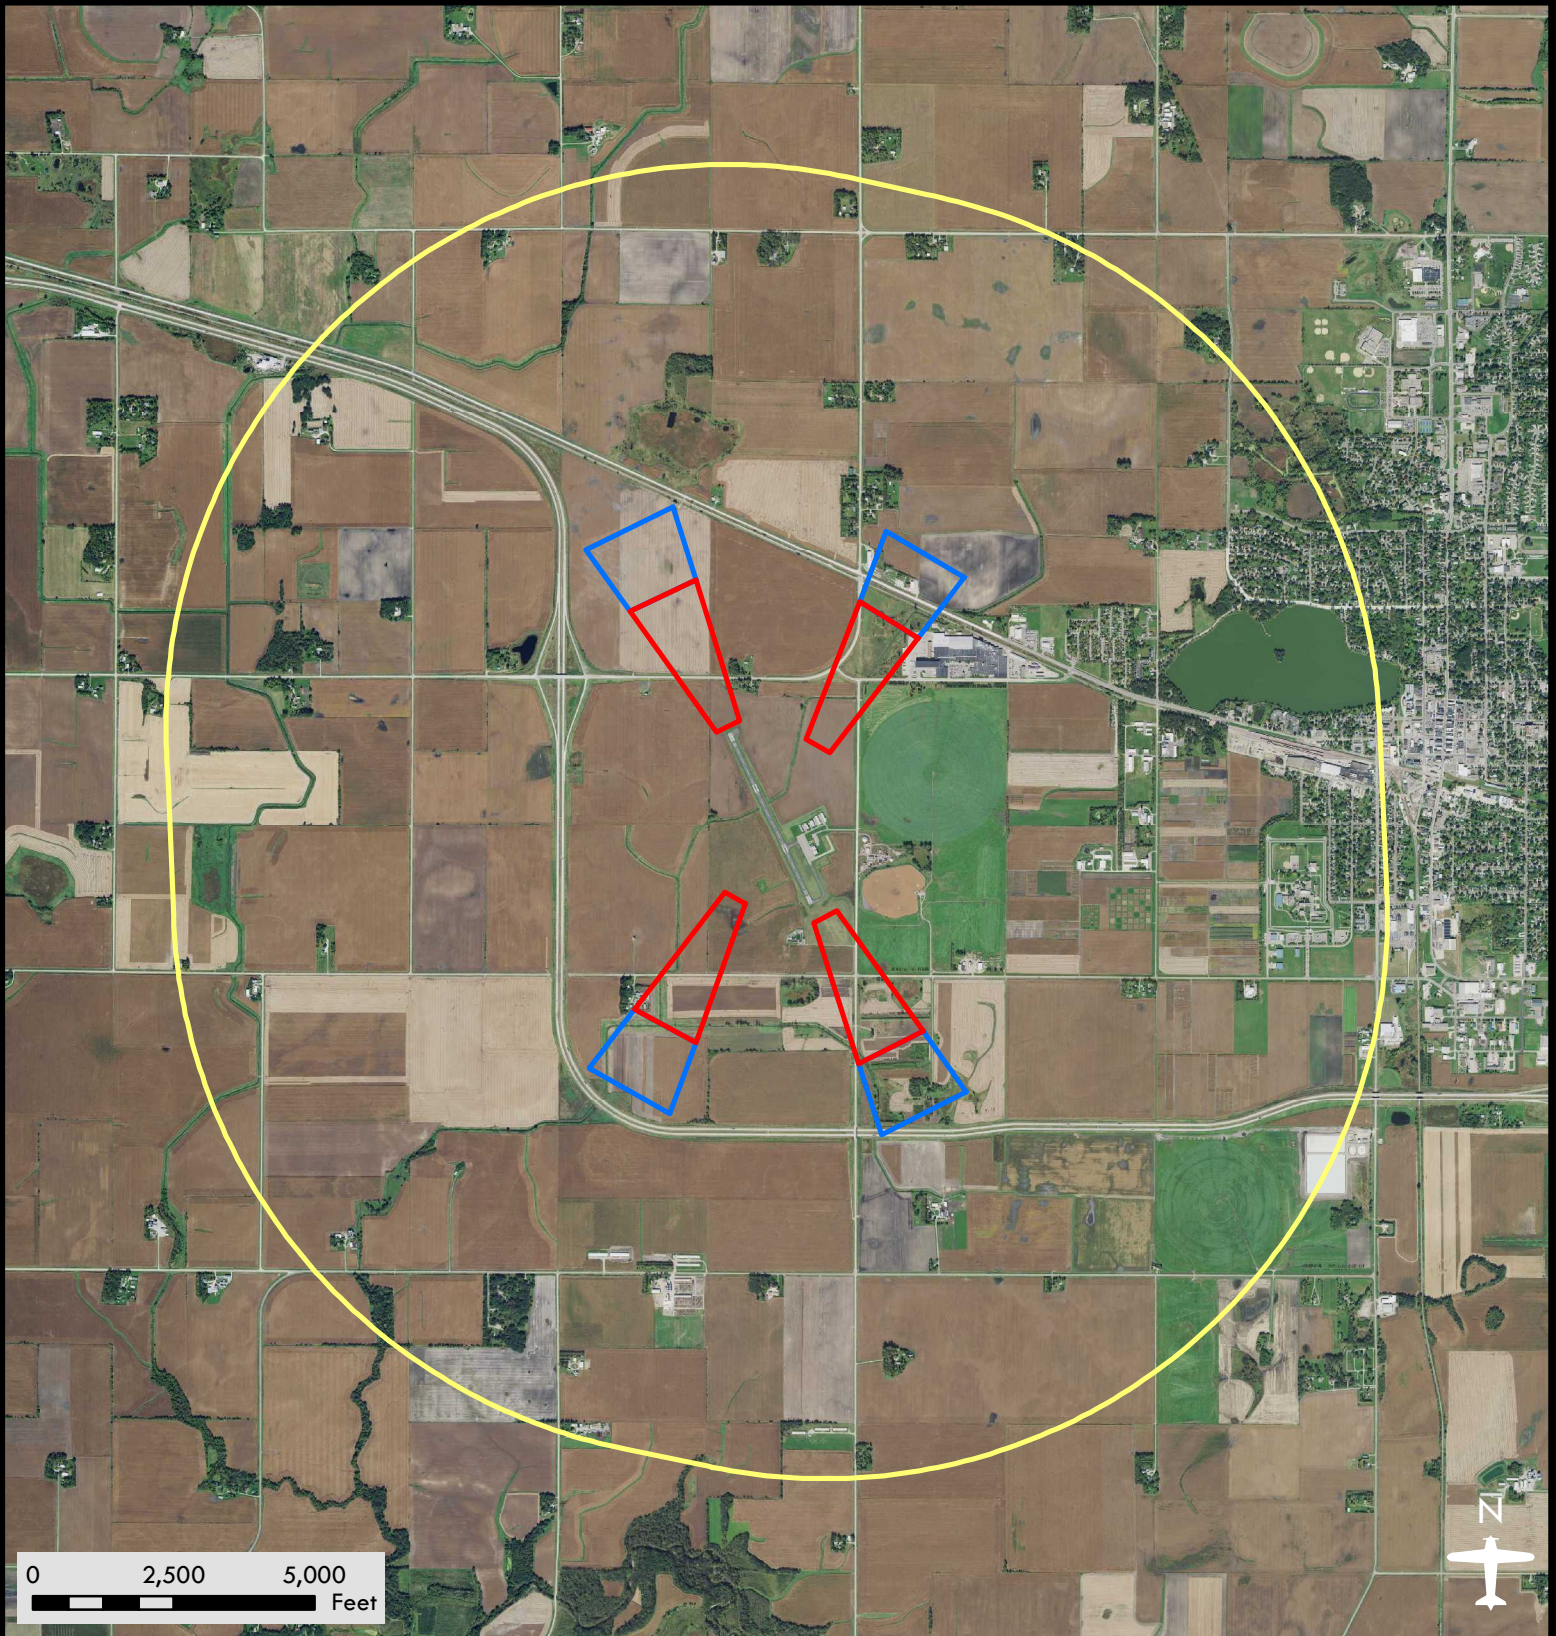

Waseca Municipal Airport

Airport Safety Zones

Date: 08/08/2018

Legend

-  Zone A
-  Zone B
-  Zone C

DISCLAIMER: This is not an official zoning map. To view the official map and ordinance for this airport, please visit the Airport Zoning Information Warehouse at <https://www.dot.state.mn.us/aero/planning/zoning-warehouse.html>. The State of Minnesota makes no representations or warranties expressed or implied, with respect to the reuse of the data provided herewith regardless of its format or the means of its transmission. There is no guarantee or representation to the user as to the accuracy, currency, suitability, or reliability of this data for any purpose. The user accepts the data "as is." The State of Minnesota assumes no responsibility for loss or damage incurred as a result of any user's reliance on this data. All maps and other material provided herein are protected by copyright. Permission is granted to copy and use the materials herein.